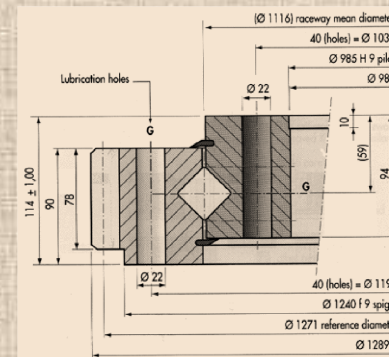

GERMAN PRECISION

WWW.SMBEARING-EU.DE

SLEWING BEARING

PRECISION GERMAN

WWW.SMBEARING-EU.DE

SLEW BEARING

Slewing bearing is a kind of large bearing with special structure, which can bear the overall load such as axial load, radial load and overturning load. It combines support, rotation, transmission, fixation, sealing, anticorrosion and other functions into one unit.