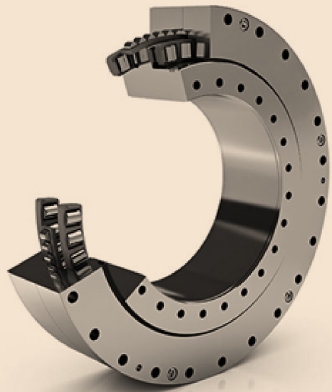

GERMAN PRECISION

WWW.SMBEARING-EU.DE

SLEWING BEARING

PRECISION GERMAN

WWW.SMBEARING-EU.DE

SLEW BEARING

Slewing bearing is a kind of large bearing with special structure, which can bear the overall load such as axial load, radial load and overturning load. It combines support, rotation, transmission, fixation, sealing, anticorrosion and other functions into one unit.