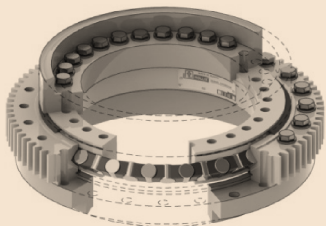

GERMAN PRECISION

WWW.SMBEARING-EU.DE

SLEWING BEARING

PRECISION GERMAN

WWW.SMBEARING-EU.DE

SLEW BEARING

Slewing bearing is a kind of large bearing with special structure, which can bear the overall load such as axial load, radial load and overturning load. It combines support, rotation, transmission, fixation, sealing, anticorrosion and other functions into one unit.